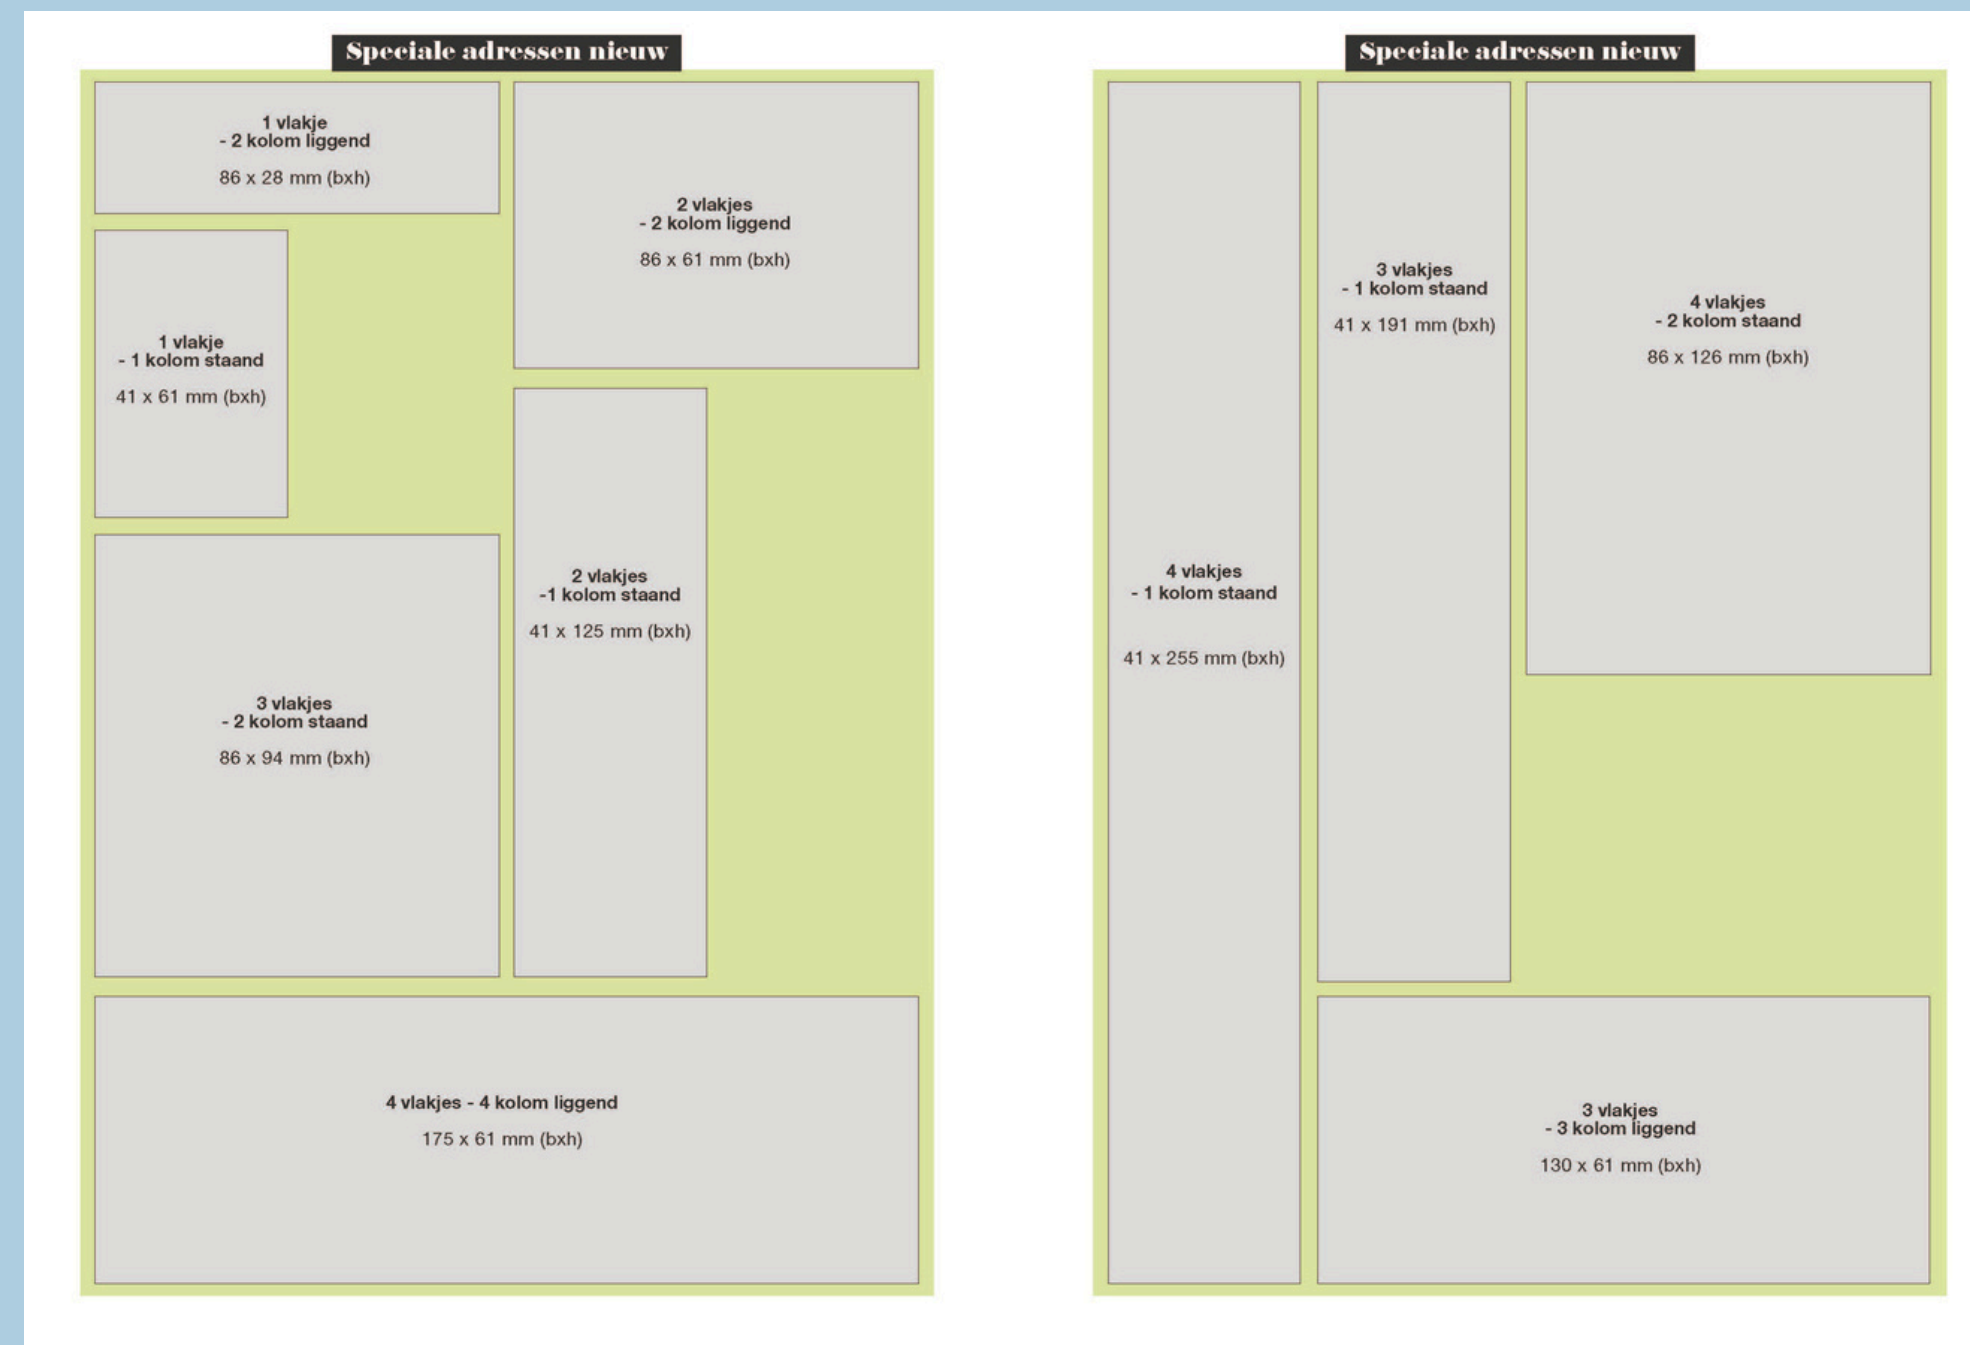

Special addresses

Special addresses are advertising pages smaller than 1/4 page.

Special addresses in euro's excl. VAT	Rate 1x per insertion	Rate 3x per insertion
1 box	€ 343.-	€ 326.-
2 boxes	€ 536.-	€ 511.-
3 boxes	€ 717.-	€ 682.-
4 boxes	€ 941.-	€ 892.-

vlakje = box

Questions about advertising material: traffic@roularta.nl

All contracts awarded to us are subject to the advertising terms and conditions, which can be found on our website: roularta-advertising.nl